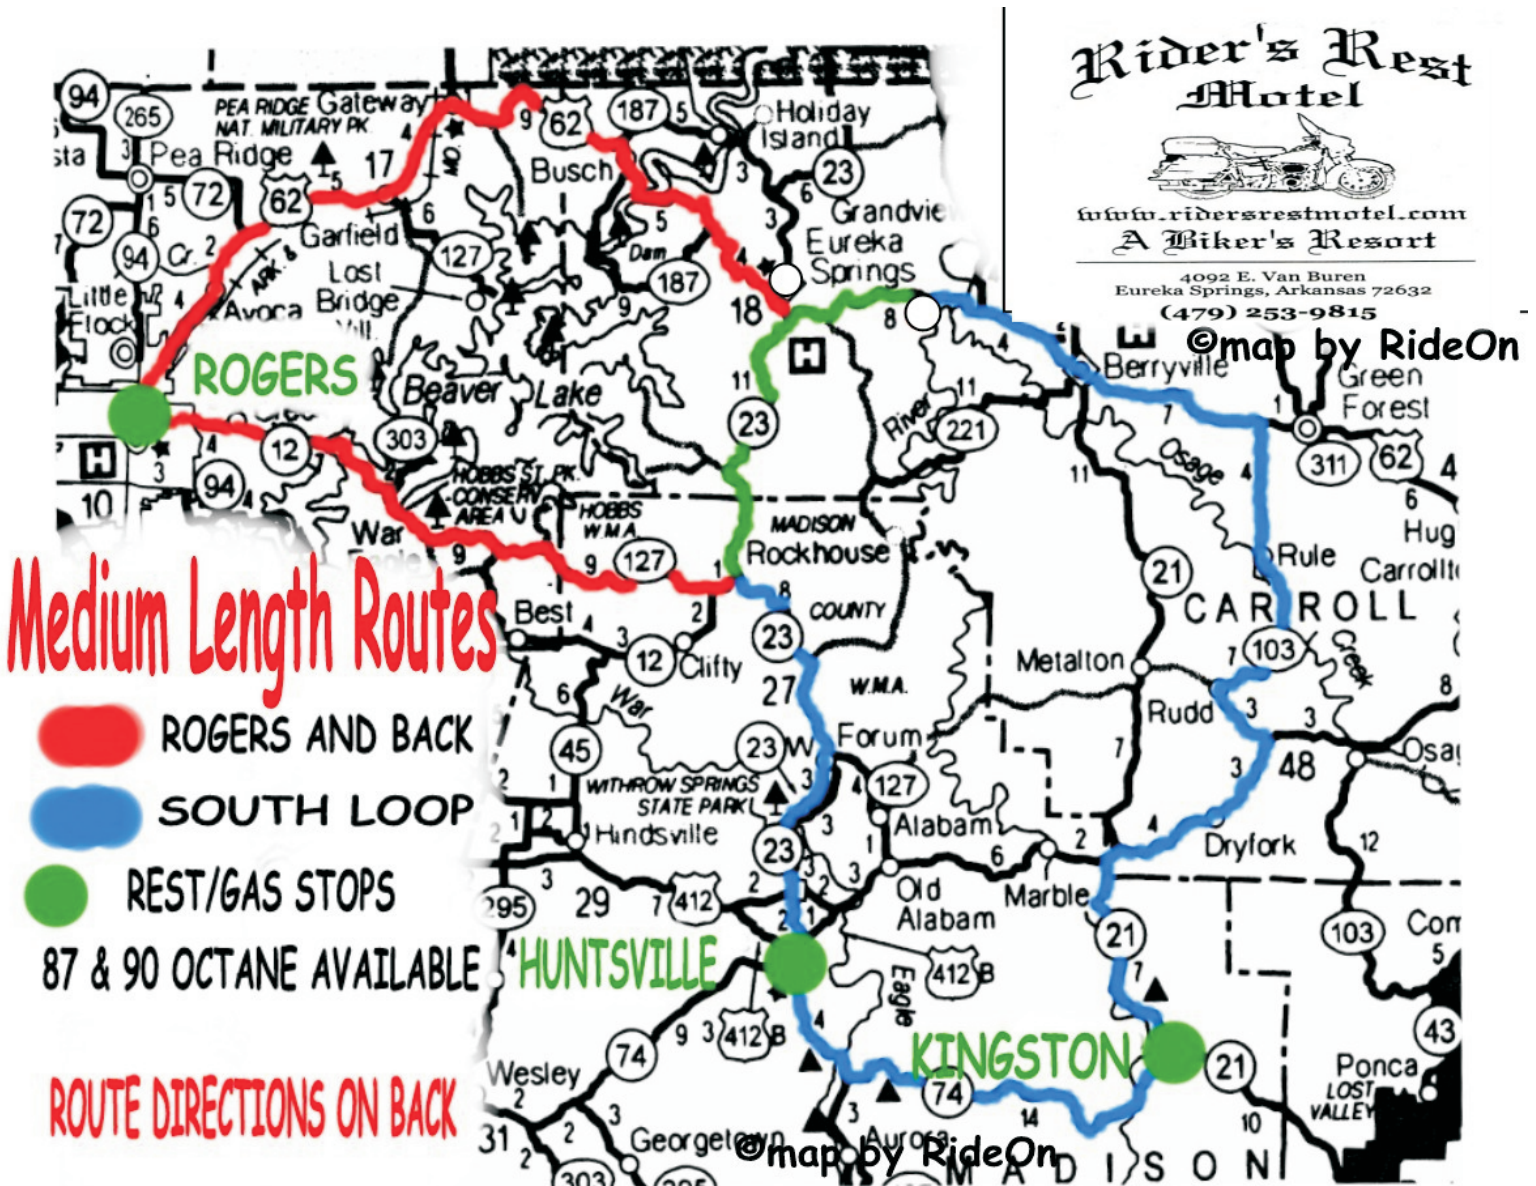

# Rider's Rest Motel

[www.ridersrestmotel.com](http://www.ridersrestmotel.com)  
A Biker's Resort

4092 E. Van Buren  
Eureka Springs, Arkansas 72632  
(479) 253-9815

## Medium Length Routes

ROGERS AND BACK

SOUTH LOOP

REST/GAS STOPS

87 & 90 OCTANE AVAILABLE

ROUTE DIRECTIONS ON BACK

### SOUTH LOOP

IHS East on Hwy 62 E	12.7
R Hwy 103 S	13.1
L HWY 412 W	7.0
L Hwy 21 S	7.0
<b>KINGSTON REST STOP</b>	
Hwy 74 W	14.0
R Hwy 23 N	4.0
<b>HUNTSVILLE REST STOP</b>	
Hwy 23 N	27.0
R Hwy 362 E to IHS	6.0
<b>Approx total</b>	<b>90.8 mi</b>

### ROGERS AND BACK

IHS West on Hwy 62 to HWY 23	6.0
L Hwy 23 S	11.0
R Hwy 127 W	10.0
Merge Hwy 12 W to Bus Rt 62 N	20.0
<b>R Bus Rt 62 N to Hwy 62 E</b>	1.25
<b>ROGERS REST STOP</b>	
Hwy 62 E to Eureka Springs	35.0
Hwy 62 E to IHS	6.0
<b>Approx total</b>	<b>89.0 mi</b>